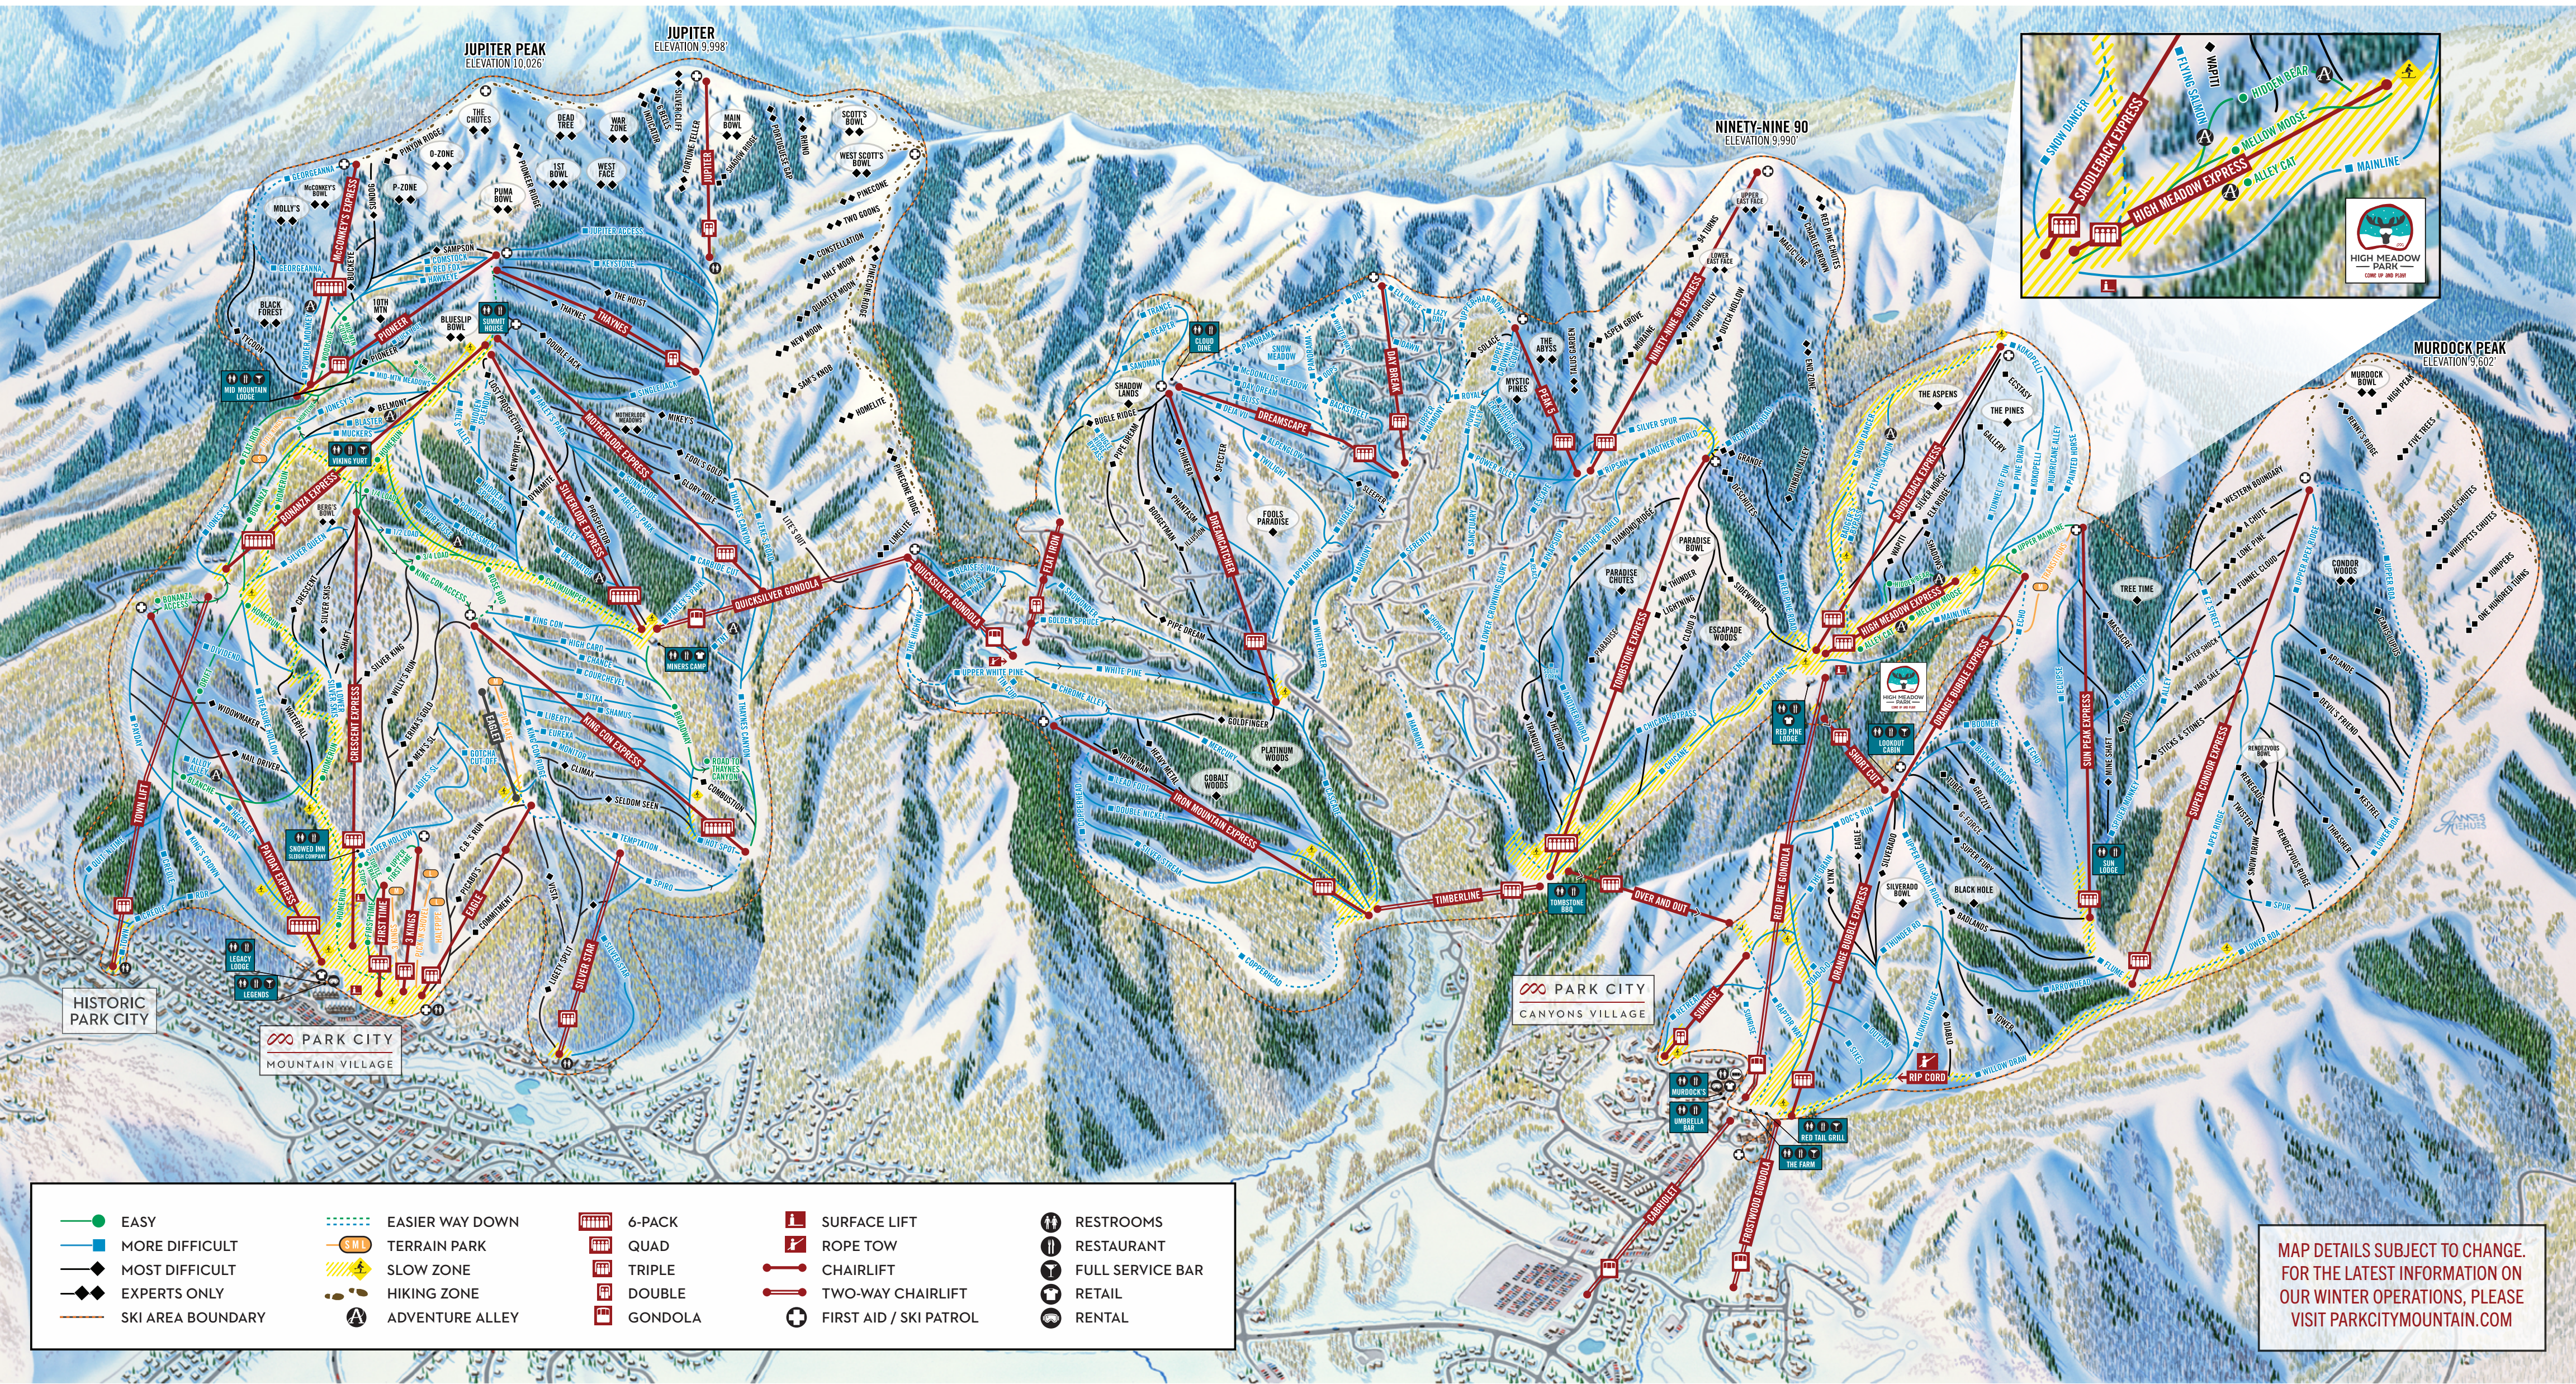

PARK CITY

OFFICIAL PARTNERS OF PARK CITY MOUNTAIN